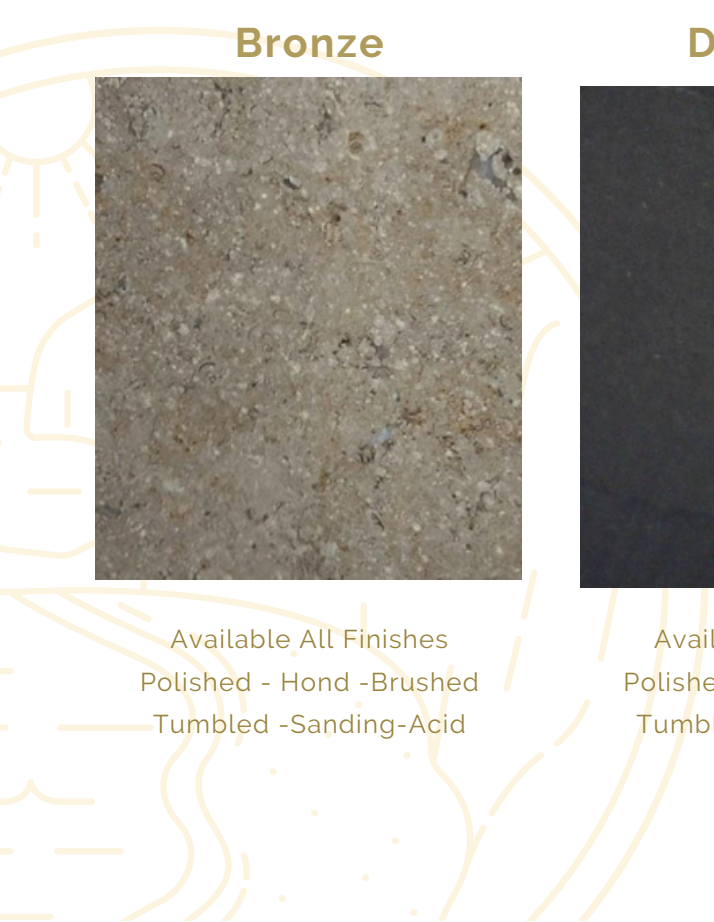

Available All Finishes
Polished - Hond -Brushed
Tumbled -Sanding-Acid

Galala Cream

Available All Finishes
Polished - Hond -Brushed
Tumbled -Sanding-Acid

Galala Light

Available All Finishes
Polished - Hond -Brushed
Tumbled -Sanding-Acid

Melly Grey

Available All Finishes
Polished - Hond -Brushed
Tumbled -Sanding-Acid

Egyption Marble

Item Catalogue

Serbjanti

Available All Finishes
Polished - Hond -Brushed
Tumbled -Sanding-Acid

Silvia Green

Available All Finishes
Polished - Hond -Brushed
Tumbled -Sanding-Acid

Khatmia

Available All Finishes
Polished - Hond -Brushed
Tumbled -Sanding-Acid

Bronze

Available All Finishes
Polished - Hond -Brushed
Tumbled -Sanding-Acid

Dark Grey

Available All Finishes
Polished - Hond -Brushed
Tumbled -Sanding-Acid

Fillto

Available All Finishes
Polished - Hond -Brushed
Tumbled -Sanding-Acid

Egyption Marble

Item Catalogue

Golden Cream

Available All Finishes
Polished - Hond -Brushed
Tumbled -Sanding-Acid

Golden Sinai

Available All Finishes
Polished - Hond -Brushed
Tumbled -Sanding-Acid